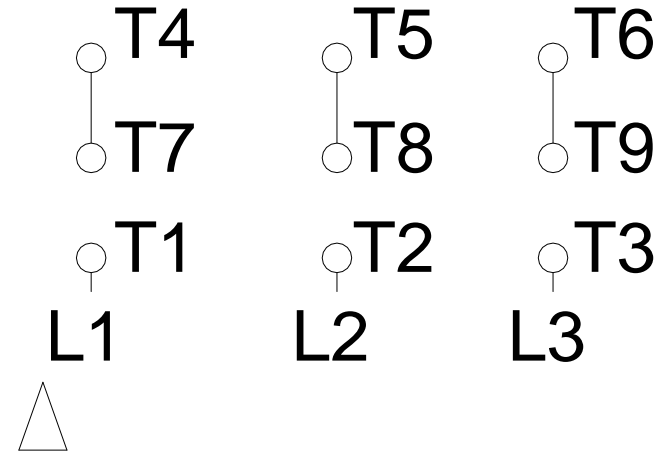

1 2 3 4 5 6 7 8

# HIGH VOLTAGE

A  
B  
C  
D  
E  
F

Notes: Downloaded from <http://dealerselectric.com>  
Generated for Model #00318EG3EL182T-W22

Performed by:

Checked:

Customer:

W22 Super Premium

Three-phase induction motor  
Frame L182T - IP55