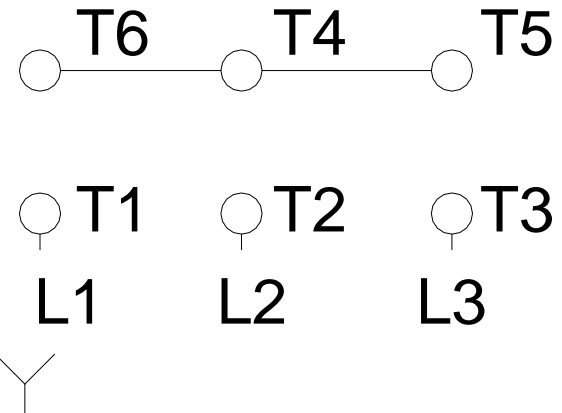

1 2 3 4 5 6 7 8

A
B
C
D
E
F

LOW VOLTAGE

HIGH VOLTAGE

Notes: Downloaded from http://dealerselectric.com Generated for Model #00318AT3PCT182TF1-W2		
Performed by:		
Checked:		
Customer:		
W22 Cooling Tower Motors: NEMA Premium - TEAO		
Three-phase induction motor Frame 182T - IP55	12-SEP-2016	