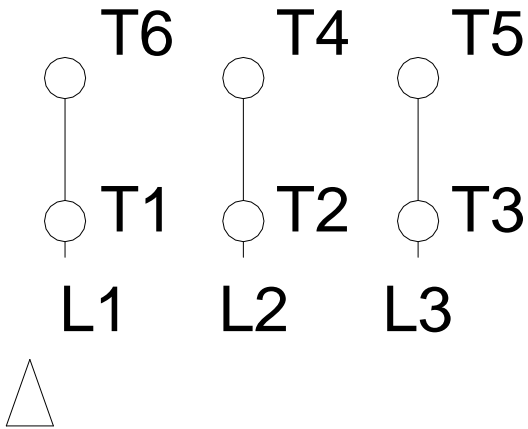

1 2 3 4 5 6 7 8

A
B
C
D
E
F

LOW VOLTAGE

HIGH VOLTAGE

Notes: Downloaded from http://dealerselectric.com Generated for Model #00318AT3PCT182TF1-W2		
Performed by:		
Checked:		
Customer:		
W22 Cooling Tower Motors: NEMA Premium - TEAO		
Three-phase induction motor Frame 182T - IP55	12-SEP-2016	