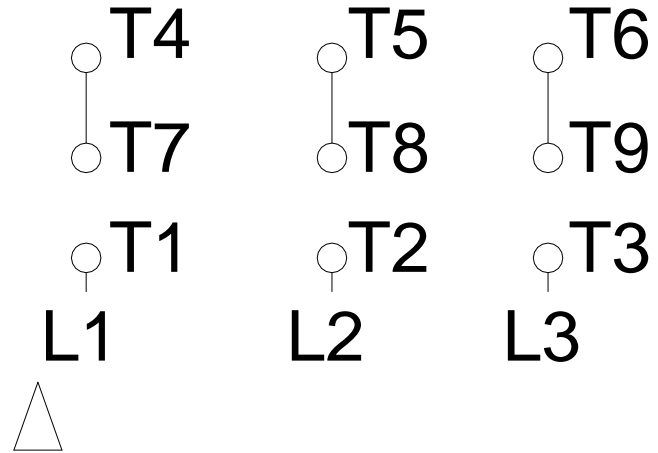

1 2 3 4 5 6 7 8

LOW VOLTAGE

HIGH VOLTAGE

A
B
C
D
E
F

Notes: Downloaded from <http://dealerselectric.com>
 Generated for Model #00318AT3ECT182TF1-W2

Performed by:

Checked:

Customer:

W22 Cooling Tower Motors: NEMA Premium - TEAO

Three-phase induction motor
 Frame 182T - IP55

12-SEP-2016