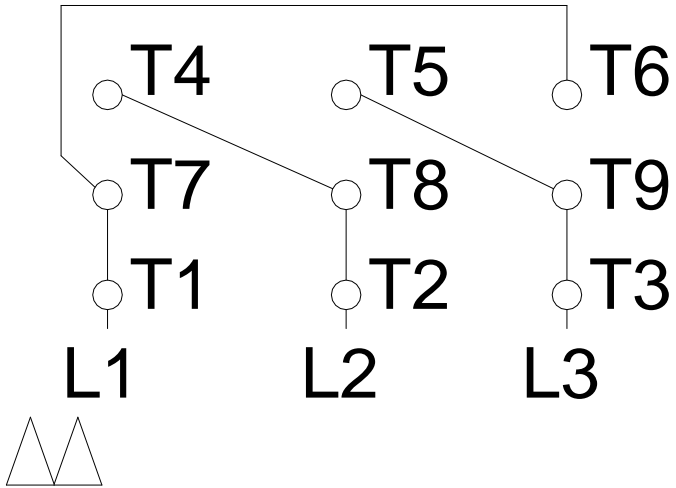

1 2 3 4 5 6 7 8

LOW VOLTAGE

HIGH VOLTAGE

A
B
C
D
E
F

Notes: Downloaded from <http://dealerselectric.com>
 Generated for Model #00318AT3ECT182TF1-W2

Performed by:

Checked:

Customer:

W22 Cooling Tower Motors: NEMA Premium - TEAO

Three-phase induction motor
 Frame 182T - IP55

12-SEP-2016