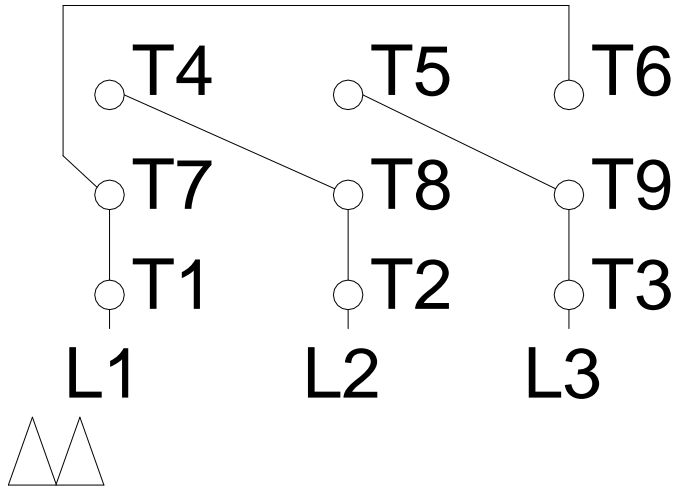

1 2 3 4 5 6 7 8

# HIGH VOLTAGE

A  
B  
C  
D  
E  
F

Notes: Downloaded from <a href="http://dealerselectric.com">http://dealerselectric.com</a> Generated for Model #00318AT3ECT182T-W22		
Performed by:		
Checked:		
Customer:		
W22 Cooling Tower Motors: NEMA Premium - TEAO		
Three-phase induction motor Frame 182T - IP55	12-SEP-2016	