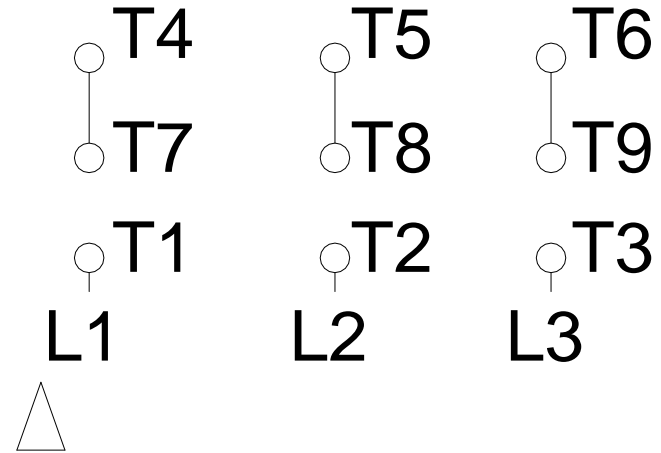

1 2 3 4 5 6 7 8

# HIGH VOLTAGE

A  
B  
C  
D  
E  
F

Notes: Downloaded from <a href="http://dealerselectric.com">http://dealerselectric.com</a> Generated for Model #00318AT3ECT182T-W22		
Performed by:		
Checked:		
Customer:		
W22 Cooling Tower Motors: NEMA Premium - TEAO		
Three-phase induction motor Frame 182T - IP55	12-SEP-2016	