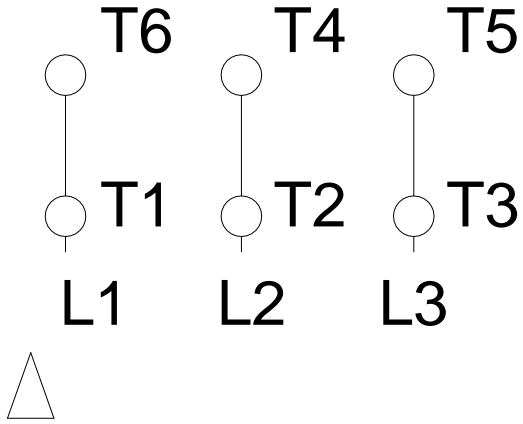

1 2 3 4 5 6 7 8

A
B
C
D
E
F

RUN

ONLY FOR START

Notes: Downloaded from http://dealerselectric.com Generated for Model #00312XT3H213T		
Performed by:		
Checked:		
Customer:		
Three-Phase : Explosion Proof - NEMA Premium		
Three-phase induction motor Frame 213T - IP55	12-SEP-2016	