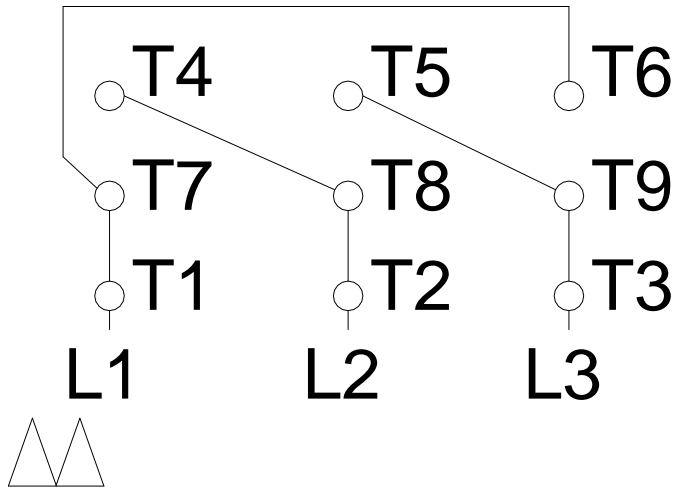

1 2 3 4 5 6 7 8

LOW VOLTAGE

HIGH VOLTAGE

A
B
C
D
E
F

Notes: Downloaded from <http://dealerselectric.com>
Generated for Model #00312XT3E213TC

Performed by:

Checked:

Customer:

Three-Phase : Explosion Proof - NEMA Premium

Three-phase induction motor
Frame 213T - IP55

12-SEP-2016