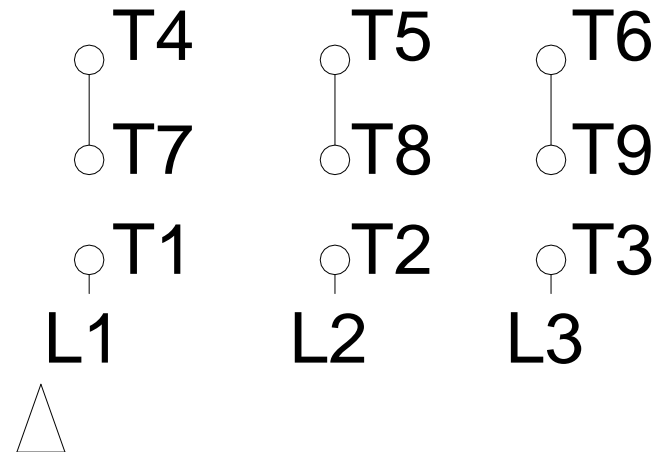

1 2 3 4 5 6 7 8

LOW VOLTAGE

HIGH VOLTAGE

A
B
C
D
E
F

Notes: Downloaded from <http://dealerselectric.com>
Generated for Model #00312XT3E213TC

Performed by:

Checked:

Customer:

Three-Phase : Explosion Proof - NEMA Premium

Three-phase induction motor
Frame 213T - IP55

12-SEP-2016