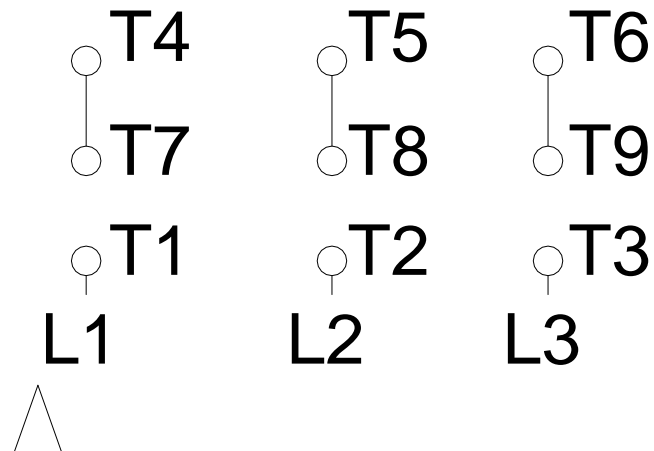

1 2 3 4 5 6 7 8

LOW VOLTAGE

HIGH VOLTAGE

A

B

C

D

E

F

Notes: Downloaded from <http://dealerselectric.com>
 Generated for Model #00312XT3E213T

Performed by:

Checked:

Customer:

Three-Phase : Explosion Proof - NEMA Premium

Three-phase induction motor
 Frame 213T - IP55