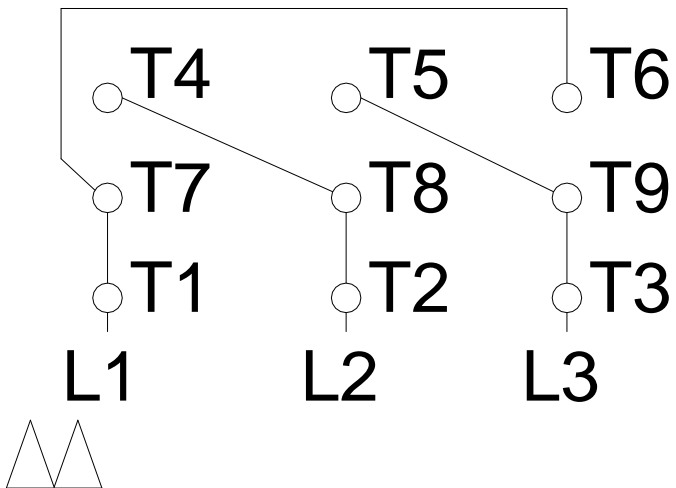

1 2 3 4 5 6 7 8

LOW VOLTAGE

HIGH VOLTAGE

A

B

C

D

E

F

Notes: Downloaded from <http://dealerselectric.com>
 Generated for Model #00312XT3E213T

Performed by:

Checked:

Customer:

Three-Phase : Explosion Proof - NEMA Premium

Three-phase induction motor
 Frame 213T - IP55