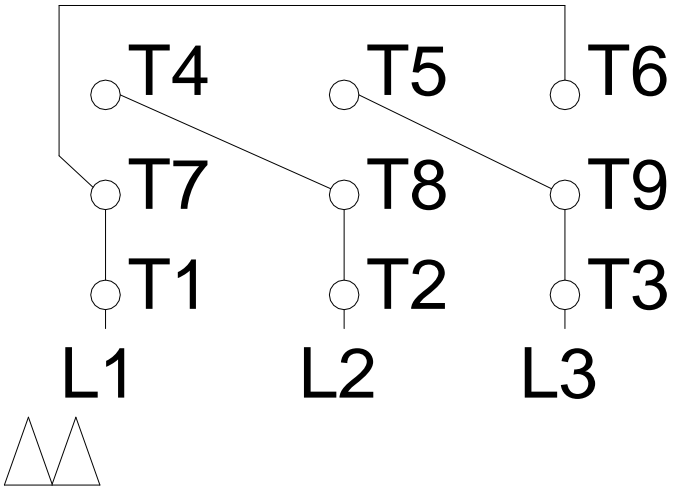

1 2 3 4 5 6 7 8

LOW VOLTAGE

HIGH VOLTAGE

A
B
C
D
E
F

Notes: Downloaded from http://dealerselectric.com Generated for Model #00312OT3E213TC-S		
Performed by:		
Checked:		
Customer:		
Three Phase: W01 (Rolled Steel) - ODP - NEMA Premium Efficiency		
Three-phase induction motor Frame 213/5T - IP21	12-SEP-2016	