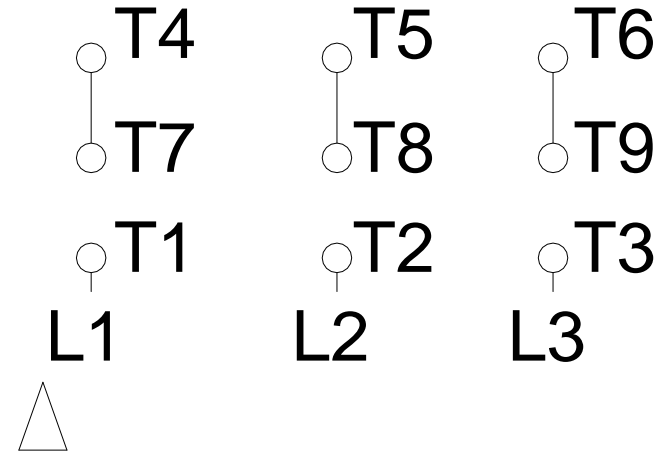

1 2 3 4 5 6 7 8

LOW VOLTAGE

HIGH VOLTAGE

A
B
C
D
E
F

Notes: Downloaded from http://dealerselectric.com Generated for Model #00312OT3E213T		
Performed by:		
Checked:		
Customer:		
ODP – Open Induction Motors – NEMA Premium Efficiency		
Three-phase induction motor Frame 213/5T - IP21	12-SEP-2016	