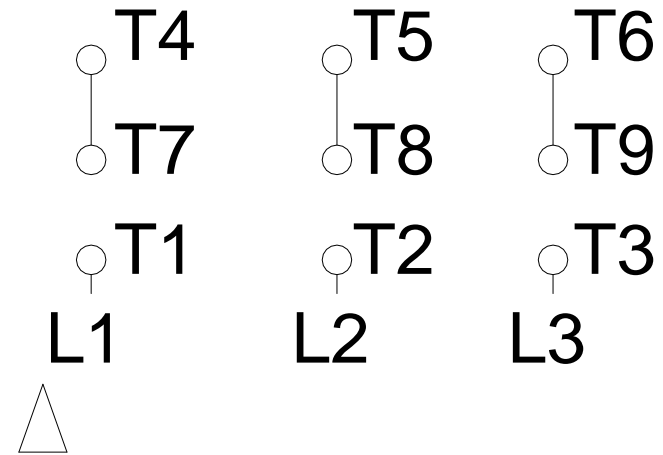

1 2 3 4 5 6 7 8

LOW VOLTAGE

HIGH VOLTAGE

A
B
C
D
E
F

Notes: Downloaded from http://dealerselectric.com Generated for Model #003120T3E213T-SG		
Performed by:		
Checked:		
Customer:		
W01 (Rolled Steel) General Purpose ODP		
Three-phase induction motor Frame 213/5T - IP21	12-SEP-2016	