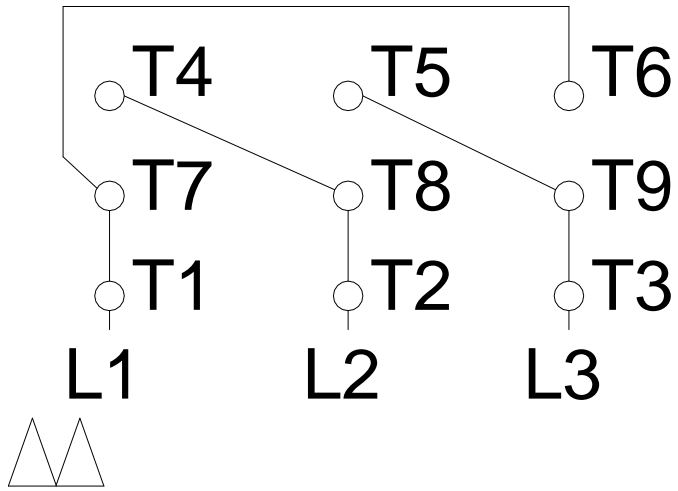

1 2 3 4 5 6 7 8

LOW VOLTAGE

HIGH VOLTAGE

A
B
C
D
E
F

Notes: Downloaded from http://dealerselectric.com Generated for Model #003120T3E213T-SG		
Performed by:		
Checked:		
Customer:		
W01 (Rolled Steel) General Purpose ODP		
Three-phase induction motor Frame 213/5T - IP21	12-SEP-2016	