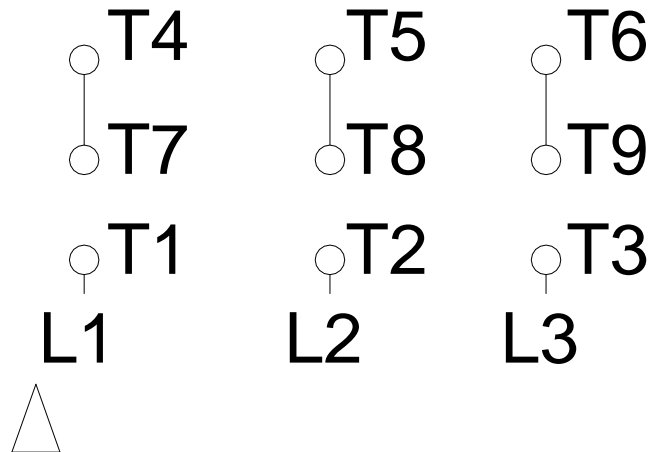

1 2 3 4 5 6 7 8

LOW VOLTAGE

HIGH VOLTAGE

A
B
C
D
E
F

Notes: Downloaded from <http://dealerselectric.com>
Generated for Model #00312OT3E213T-S

Performed by:

Checked:

Customer:

Three Phase: W01 (Rolled Steel) - ODP - NEMA Premium Efficiency

Three-phase induction motor
Frame 213/5T - IP21

12-SEP-2016