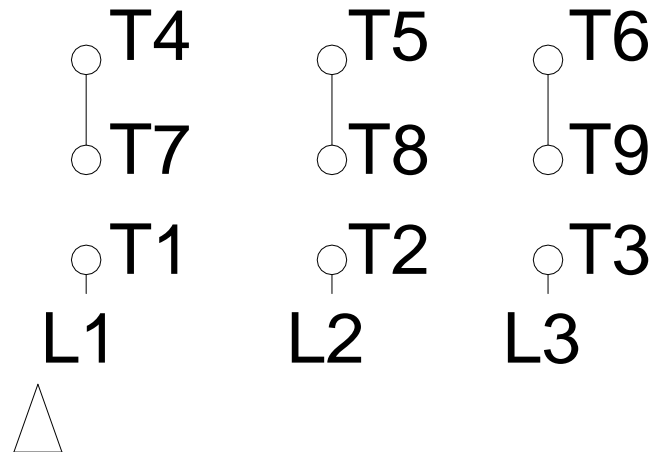

1 2 3 4 5 6 7 8

LOW VOLTAGE

HIGH VOLTAGE

A
B
C
D
E
F

Notes: Downloaded from <http://dealerselectric.com>
 Generated for Model #00312OT3E213JP-S

Performed by:

Checked:

Customer:

Close Coupled Pump: Three-Phase - W01 (Rolled Steel) "JP" Type - ODP -

Three-phase induction motor
 Frame 213/5JP - IP21

12-SEP-2016