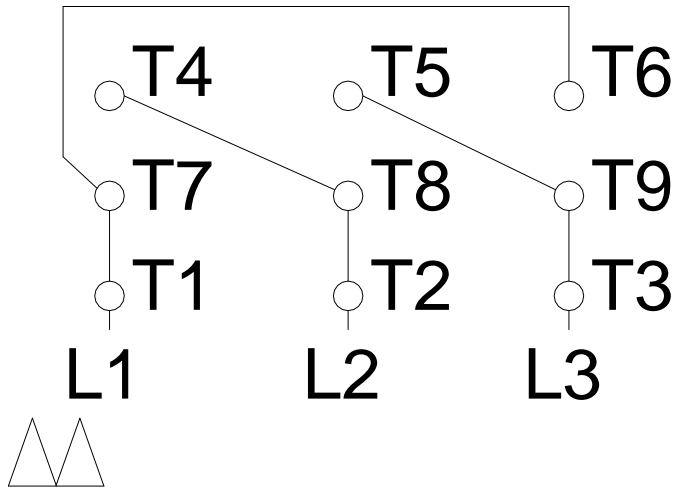

1 2 3 4 5 6 7 8

LOW VOLTAGE

HIGH VOLTAGE

A
B
C
D
E
F

Notes: Downloaded from <http://dealerselectric.com>
 Generated for Model #00312OT3E213JP-S

Performed by:

Checked:

Customer:

Close Coupled Pump: Three-Phase - W01 (Rolled Steel) "JP" Type - ODP -

Three-phase induction motor
 Frame 213/5JP - IP21

12-SEP-2016