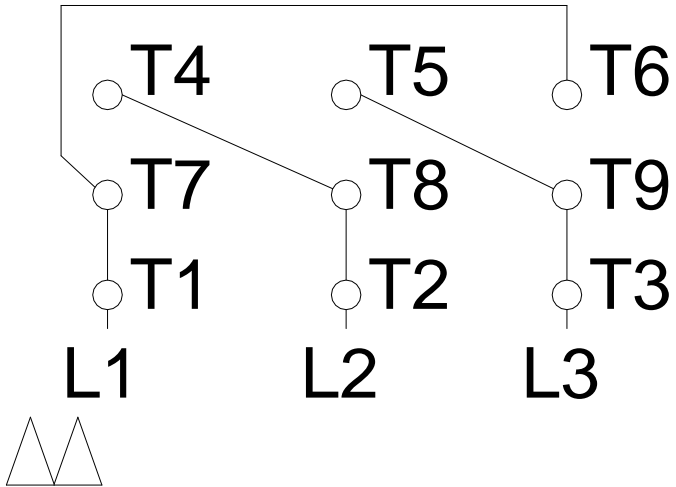

1 2 3 4 5 6 7 8

LOW VOLTAGE

HIGH VOLTAGE

A
B
C
D
E
F

Notes: Downloaded from <http://dealerselectric.com>
 Generated for Model #00312OT3E213JM

Performed by:

Checked:

Customer:

Close Coupled Pump : Three-Phase - "JM" Type - ODP - NEMA Premium

Three-phase induction motor
 Frame 213/5JM - IP21

12-SEP-2016