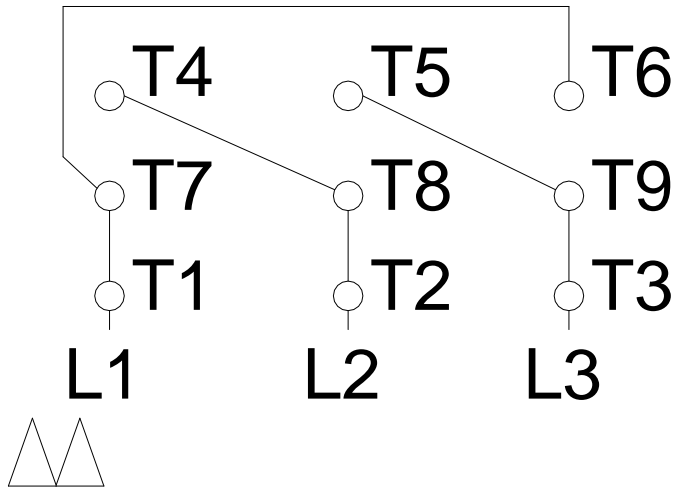

# HIGH VOLTAGE

A  
B  
C  
D  
E  
F

Notes: Downloaded from <a href="http://dealerselectric.com">http://dealerselectric.com</a> Generated for Model #00312OS3EOW213T		
Performed by:		
Checked:		
Customer:		
Oil Well Pumping : High Slip - NEMA Design "D" - ODP		
Three-phase induction motor Frame 213T - IP21	12-SEP-2016	