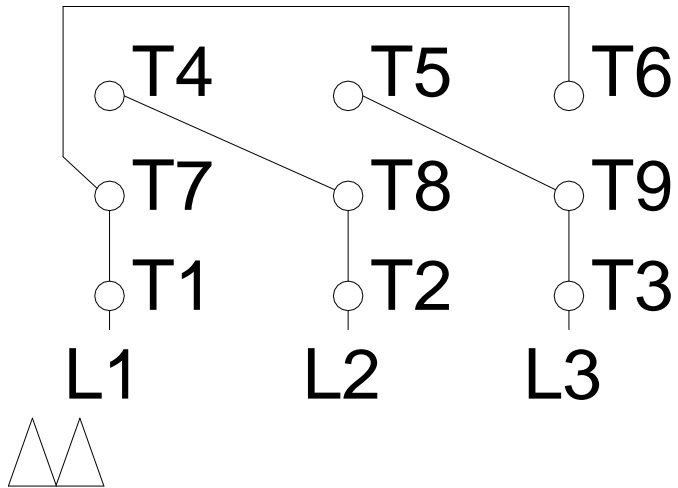

1 2 3 4 5 6 7 8

LOW VOLTAGE

HIGH VOLTAGE

A
B
C
D
E
F

Notes: Downloaded from http://dealerselectric.com Generated for Model #00312ET3ERS213TC		
Performed by:		
Checked:		
Customer:		
Three-Phase : Rolled Steel Motor - NEMA Premium Efficiency		
Three-phase induction motor Frame 213T - IP55	12-SEP-2016	