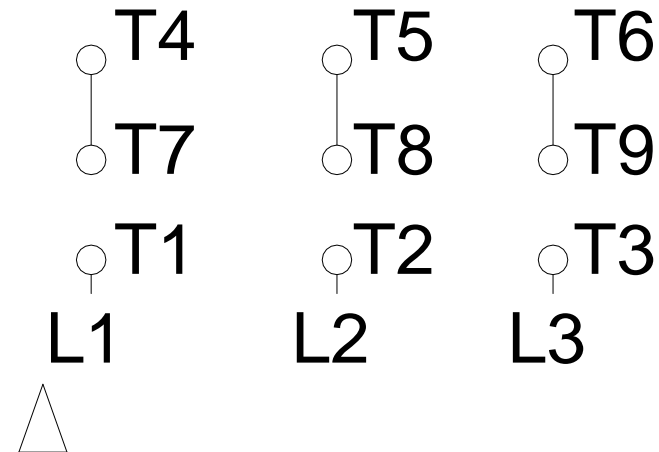

1 2 3 4 5 6 7 8

LOW VOLTAGE

HIGH VOLTAGE

A
B
C
D
E
F

Notes: Downloaded from http://dealerselectric.com Generated for Model #00312ET3ERS213TC		
Performed by:		
Checked:		
Customer:		
Three-Phase : Rolled Steel Motor - NEMA Premium Efficiency		
Three-phase induction motor Frame 213T - IP55	12-SEP-2016	