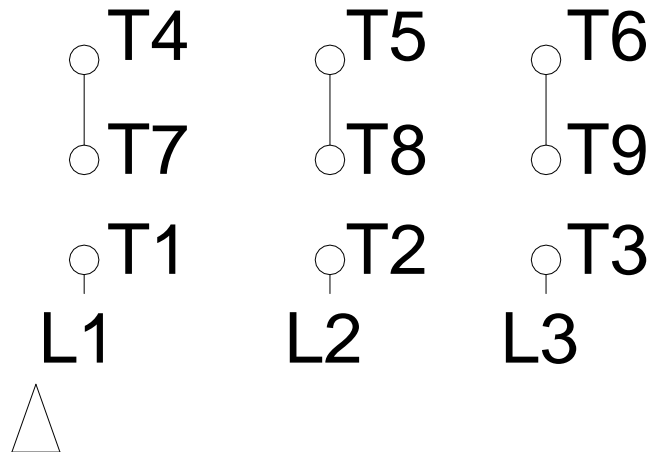

1 2 3 4 5 6 7 8

LOW VOLTAGE

HIGH VOLTAGE

A
B
C
D
E
F

Notes: Downloaded from <http://dealerselectric.com>
 Generated for Model #00312ET3EBM213T-W22

Performed by:

Checked:

Customer:

W22 Brake Motor - NEMA Premium Efficiency

Three-phase induction motor
 Frame 213/5T - IP55

12-SEP-2016