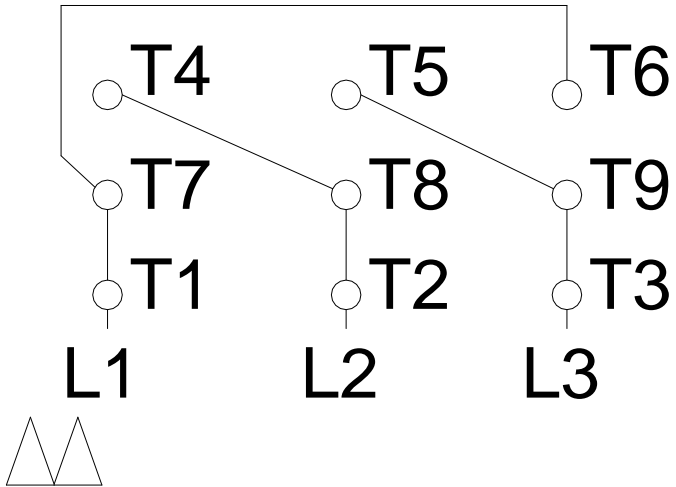

1 2 3 4 5 6 7 8

LOW VOLTAGE

HIGH VOLTAGE

A
B
C
D
E
F

Notes: Downloaded from <http://dealerselectric.com>
 Generated for Model #00312ET3E213TC-S

Performed by:

Checked:

Customer:

Three Phase: W01 (Rolled Steel) - TEFC - NEMA Premium Efficiency

Three-phase induction motor
 Frame 213/5T - IP55

12-SEP-2016