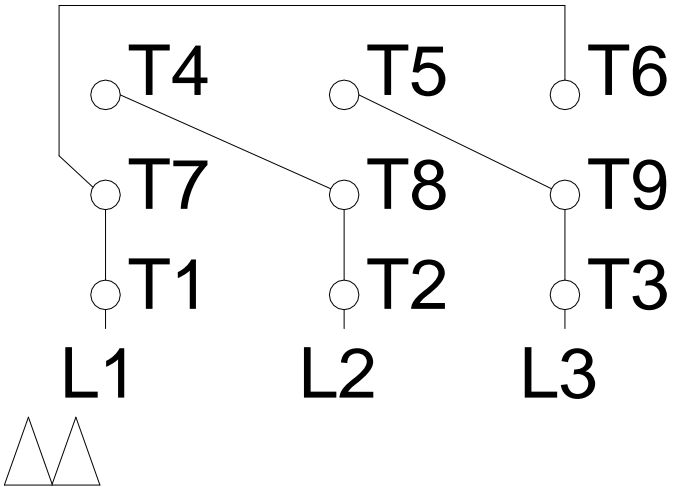

# HIGH VOLTAGE

A  
B  
C  
D  
E  
F

Notes: Downloaded from <http://dealerselectric.com>  
Generated for Model #00312ET3E213T-W22

Performed by:

Checked:

Customer:

W22 NEMA Premium - Ball Bearings

Three-phase induction motor  
Frame 213/5T - IP55