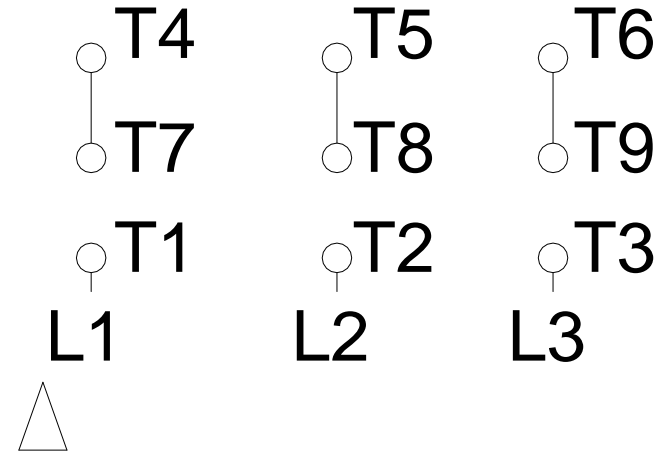

1 2 3 4 5 6 7 8

# HIGH VOLTAGE

A  
B  
C  
D  
E  
F

|   |             |  |
|---|-------------|--|
| Notes: Downloaded from <a href="http://dealerselectric.com">http://dealerselectric.com</a><br>Generated for Model #00312ET3E213T-SG |             |  |
| Performed by:   |             |  |
| Checked:  |             |  |
| Customer:   |             |  |
| W01 (Rolled Steel) General Purpose TEFC   |             |  |
| Three-phase induction motor<br>Frame 213/5T - IP55  | 12-SEP-2016 |  |