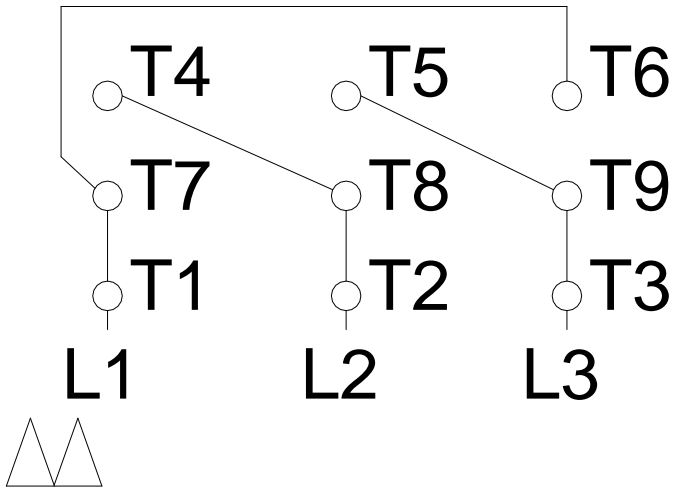

1 2 3 4 5 6 7 8

LOW VOLTAGE

HIGH VOLTAGE

A
B
C
D
E
F

Notes: Downloaded from <http://dealerselectric.com>
 Generated for Model #00312ET3E213JM-W22

Performed by:

Checked:

Customer:

Close Coupled Pump: Three-Phase - W22 "JM" Type - TEFC - NEMA Premium

Three-phase induction motor
 Frame 213/5JM - IP55

12-SEP-2016