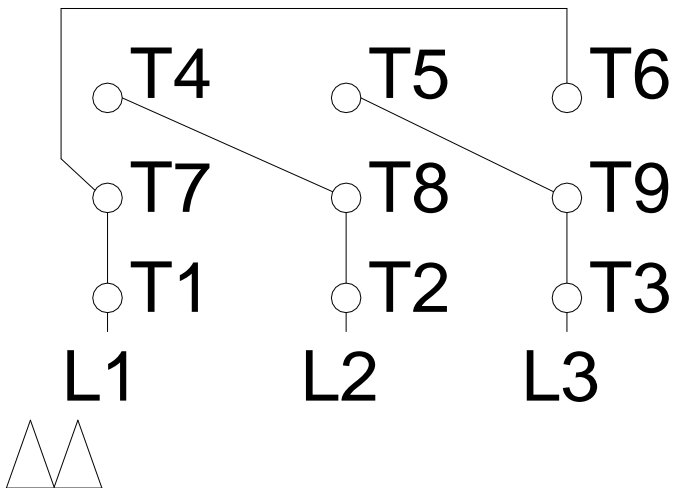

# HIGH VOLTAGE

A  
B  
C  
D  
E  
F

Notes: Downloaded from <http://dealerselectric.com>  
Generated for Model #00312ET3E213JM-S

Performed by:

Checked:

Customer:

Close Coupled Pump: Three-Phase - W01 (Rolled Steel) "JM" Type - TEFC -