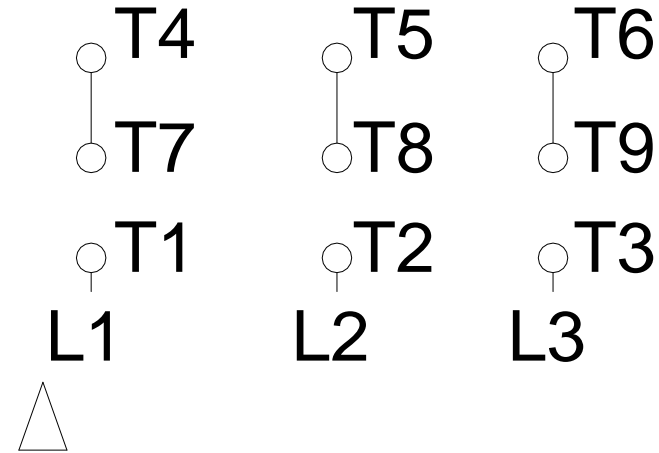

1 2 3 4 5 6 7 8

LOW VOLTAGE

HIGH VOLTAGE

A
B
C
D
E
F

Notes: Downloaded from <http://dealerselectric.com>
 Generated for Model #00312ES3EOW215T

Performed by:

Checked:

Customer:

Oil Well Pumping : High Slip - NEMA Design "D" - TEFC (IP55)

Three-phase induction motor
 Frame 215T - IP55

12-SEP-2016