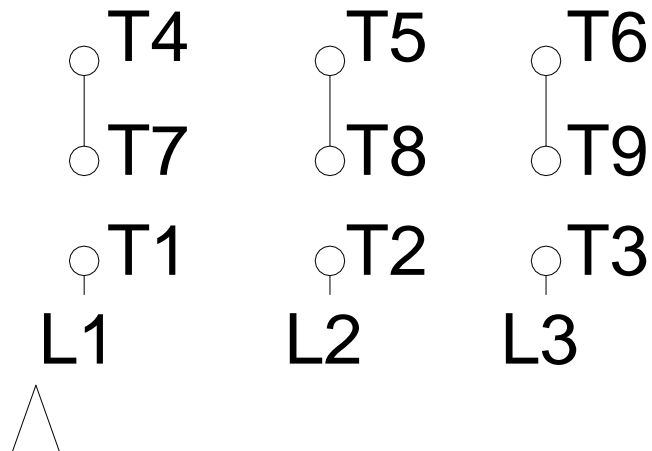

1 2 3 4 5 6 7 8

LOW VOLTAGE

HIGH VOLTAGE

A
B
C
D
E
F

Notes: Downloaded from <http://dealerselectric.com>
Generated for Model #00312EG3EL213T-W22

Performed by:

Checked:

Customer:

W22 Super Premium

Three-phase induction motor
Frame L213T - IP55

12-SEP-2016