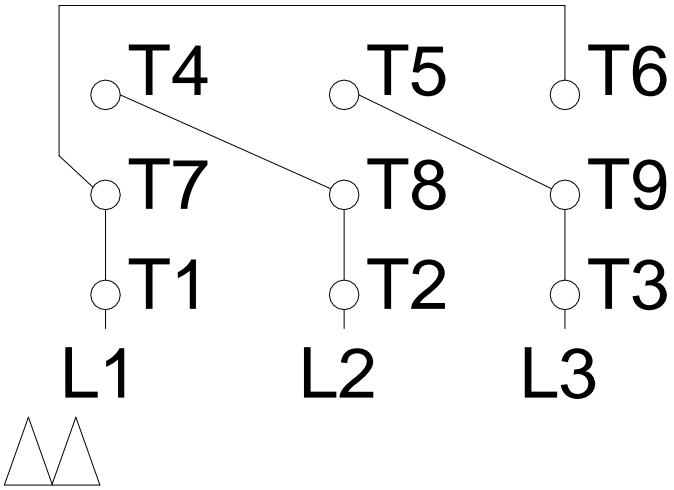

1 2 3 4 5 6 7 8

LOW VOLTAGE

HIGH VOLTAGE

A
B
C
D
E
F

Notes: Downloaded from http://dealerselectric.com Generated for Model #00312EG3E213T-W22		
Performed by:		
Checked:		
Customer:		
W22 Super Premium		
Three-phase induction motor Frame 213/5T - IP55	12-SEP-2016	