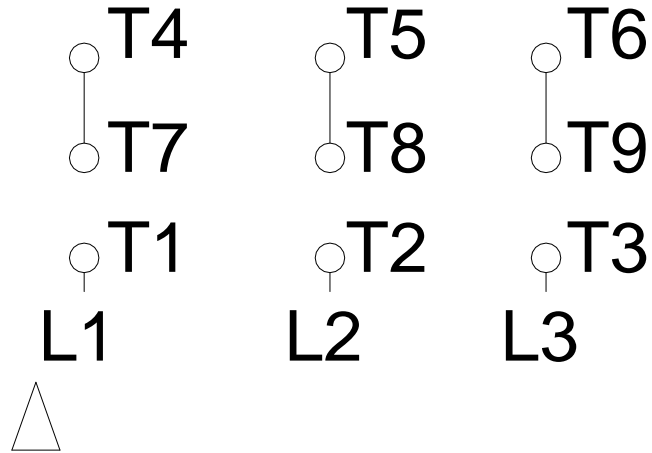

1 2 3 4 5 6 7 8

LOW VOLTAGE

HIGH VOLTAGE

A
B
C
D
E
F

Notes: Downloaded from http://dealerselectric.com Generated for Model #00312EG3E213T-W22		
Performed by:		
Checked:		
Customer:		
W22 Super Premium		
Three-phase induction motor Frame 213/5T - IP55	12-SEP-2016	