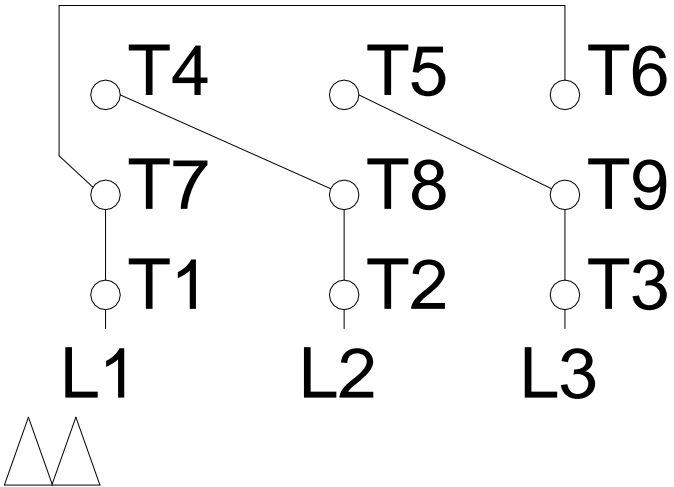

# HIGH VOLTAGE

A  
B  
C  
D  
E  
F

Notes: Downloaded from <a href="http://dealerselectric.com">http://dealerselectric.com</a> Generated for Model #00312AT3ECT213TF1-W2		
Performed by:		
Checked:		
Customer:		
W22 Cooling Tower Motors: NEMA Premium - TEAO		
Three-phase induction motor Frame 213T - IP55	12-SEP-2016	