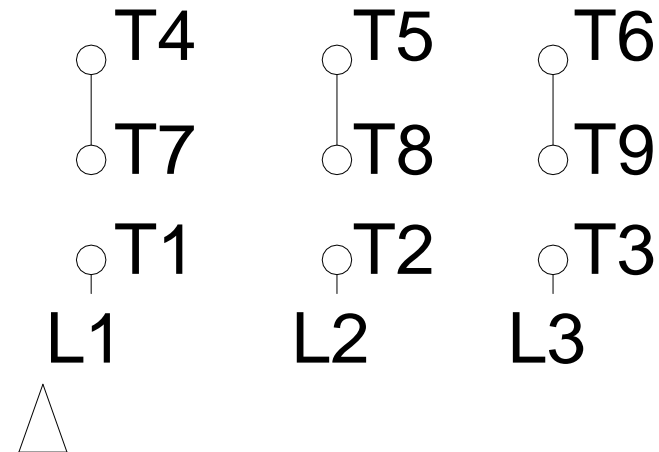

1 2 3 4 5 6 7 8

# HIGH VOLTAGE

A  
B  
C  
D  
E  
F

Notes: Downloaded from <a href="http://dealerselectric.com">http://dealerselectric.com</a> Generated for Model #00309XT3E215T		
Performed by:		
Checked:		
Customer:		
Three-Phase : Explosion Proof - NEMA Premium		
Three-phase induction motor Frame 215T - IP55	12-SEP-2016	