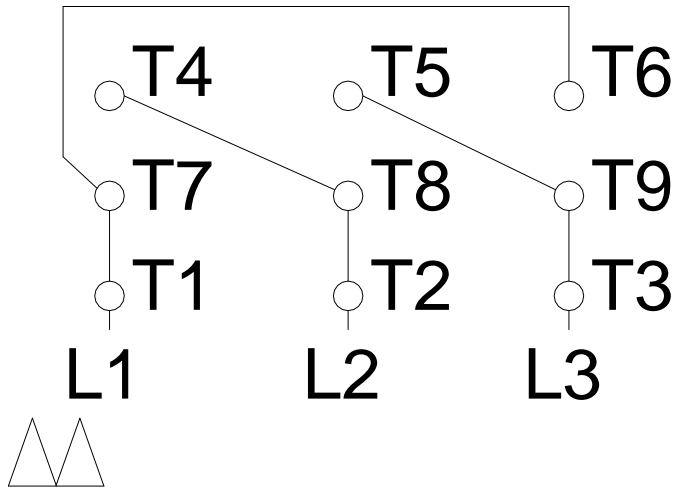

# HIGH VOLTAGE

A  
B  
C  
D  
E  
F

Notes: Downloaded from <a href="http://dealerselectric.com">http://dealerselectric.com</a> Generated for Model #00309XT3E215T		
Performed by:		
Checked:		
Customer:		
Three-Phase : Explosion Proof - NEMA Premium		
Three-phase induction motor Frame 215T - IP55	12-SEP-2016	