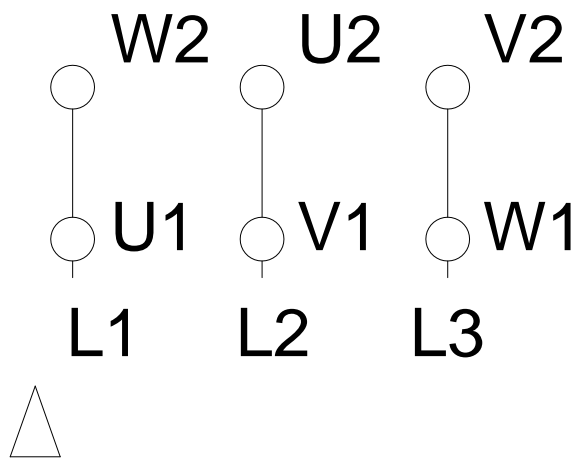

# HIGH VOLTAGE

Notes: Downloaded from <a href="http://dealerselectric.com">http://dealerselectric.com</a> Generated for Model #00309EP3YAL132M		
Performed by:		
Checked:		
Customer:		
Three-Phase : IEC Tru-Metric - TEFC (IP55) - Aluminum Frame		
Three-phase induction motor Frame 132M - IP55	12-SEP-2016	