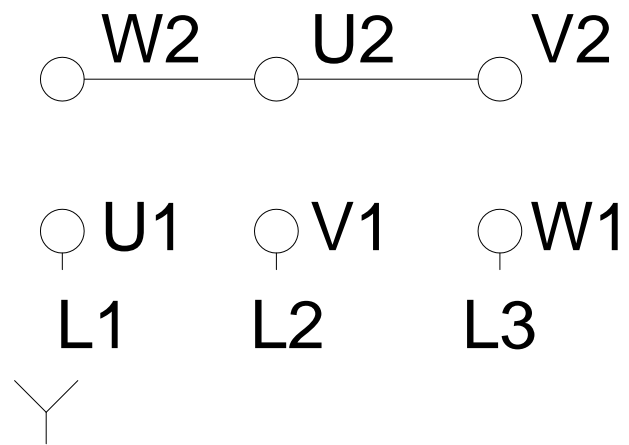

# HIGH VOLTAGE

Notes: Downloaded from <a href="http://dealerselectric.com">http://dealerselectric.com</a> Generated for Model #00309EP3YAL132M		
Performed by:		
Checked:		
Customer:		
Three-Phase : IEC Tru-Metric - TEFC (IP55) - Aluminum Frame		
Three-phase induction motor Frame 132M - IP55	12-SEP-2016	