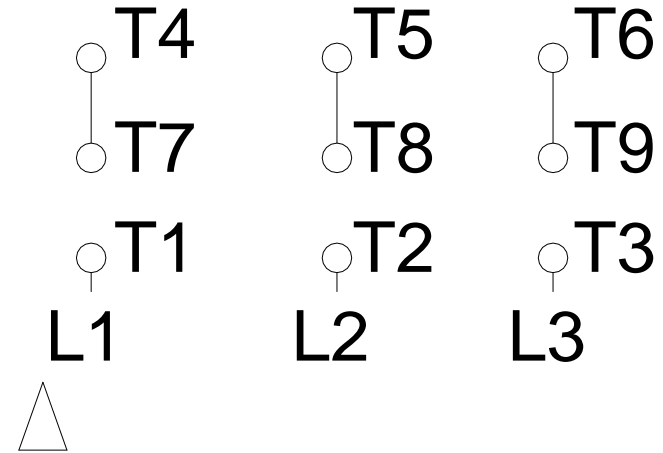

1 2 3 4 5 6 7 8

LOW VOLTAGE

HIGH VOLTAGE

A
B
C
D
E
F

Notes: Downloaded from <http://dealerselectric.com>
Generated for Model #00309EP3EBM215T

Performed by:

Checked:

Customer:

Brake Motors : Three-Phase - High Efficiency

Three-phase induction motor
Frame 215T - IP55

12-SEP-2016