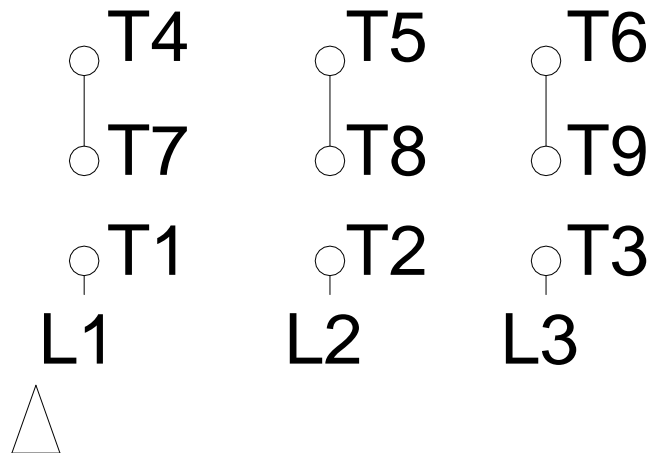

1 2 3 4 5 6 7 8

LOW VOLTAGE

HIGH VOLTAGE

A
B
C
D
E
F

Notes: Downloaded from <http://dealerselectric.com>
Generated for Model #00309EP3E215T-W22

Performed by:

Checked:

Customer:

W22 High Efficiency

Three-phase induction motor
Frame 213/5T - IP55

12-SEP-2016