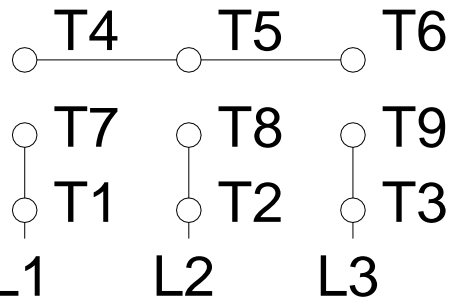

1 2 3 4 5 6 7 8

A

LOW VOLTAGE

HIGH VOLTAGE

B

C

D

E

F

Notes: Downloaded from http://dealerselectric.com Generated for Model #00236XT3E145T		
Performed by:		
Checked:		
Customer:		
Three-Phase : Explosion Proof - NEMA Premium		
Three-phase induction motor Frame 145T - IP55	12-SEP-2016	