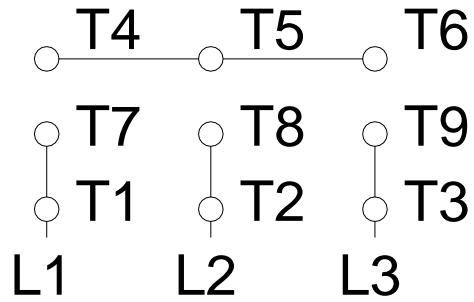

1 2 3 4 5 6 7 8

A

LOW VOLTAGE

HIGH VOLTAGE

B

C

D

E

F

Notes: Downloaded from <http://dealerselectric.com>
 Generated for Model #00236OT3E145T

Performed by:

Checked:

Customer:

ODP – Open Induction Motors – NEMA Premium Efficiency

Three-phase induction motor
 Frame E143/5T - IP21