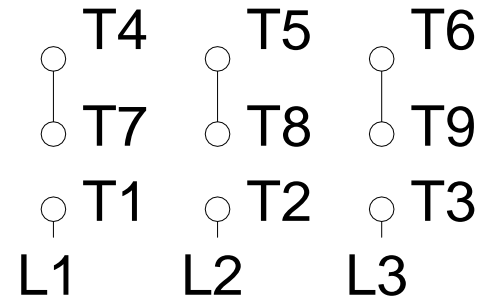

1 2 3 4 5 6 7 8

A

LOW VOLTAGE

HIGH VOLTAGE

B

C

D

E

F

Notes: Downloaded from <http://dealerselectric.com>
 Generated for Model #00236OT3E145T

Performed by:

Checked:

Customer:

ODP – Open Induction Motors – NEMA Premium Efficiency

Three-phase induction motor
 Frame E143/5T - IP21