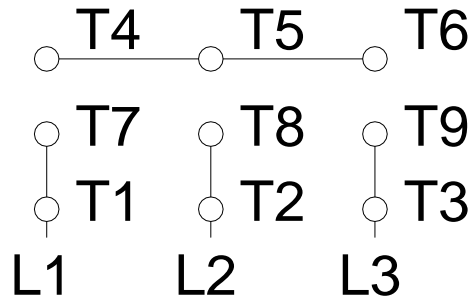

1 2 3 4 5 6 7 8

A

LOW VOLTAGE

HIGH VOLTAGE

B

C

D

E

F

Notes: Downloaded from <http://dealerselectric.com>
 Generated for Model #00236OT3E145T-SG

Performed by:

Checked:

Customer:

W01 (Rolled Steel) General Purpose ODP

Three-phase induction motor
 Frame 143/5T - IP21