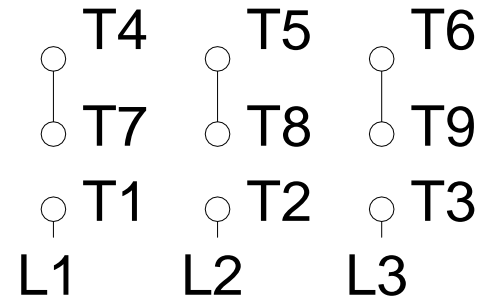

1 2 3 4 5 6 7 8

A

LOW VOLTAGE

HIGH VOLTAGE

B

C

D

E

F

Notes: Downloaded from <http://dealerselectric.com>
 Generated for Model #00236OT3E145T-SG

Performed by:

Checked:

Customer:

W01 (Rolled Steel) General Purpose ODP

Three-phase induction motor
 Frame 143/5T - IP21