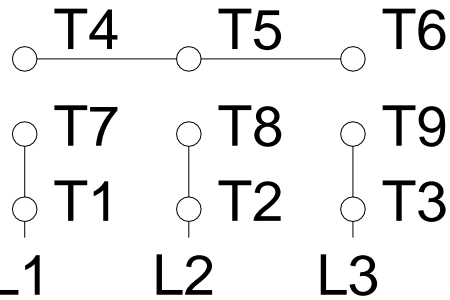

1 2 3 4 5 6 7 8

A

LOW VOLTAGE

HIGH VOLTAGE

B

C

D

E

F

Notes: Downloaded from <http://dealerselectric.com>
 Generated for Model #00236OT3E145T-S

Performed by:

Checked:

Customer:

Three Phase: W01 (Rolled Steel) - ODP - NEMA Premium Efficiency

Three-phase induction motor
 Frame 143/5T - IP21