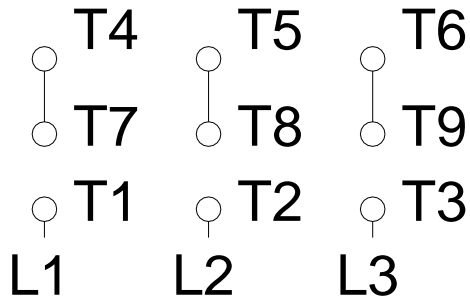

1 2 3 4 5 6 7 8

A

LOW VOLTAGE

HIGH VOLTAGE

B

C

D

E

F

Notes: Downloaded from <http://dealerselectric.com>
 Generated for Model #00236OT3E145T-S

Performed by:

Checked:

Customer:

Three Phase: W01 (Rolled Steel) - ODP - NEMA Premium Efficiency

Three-phase induction motor
 Frame 143/5T - IP21