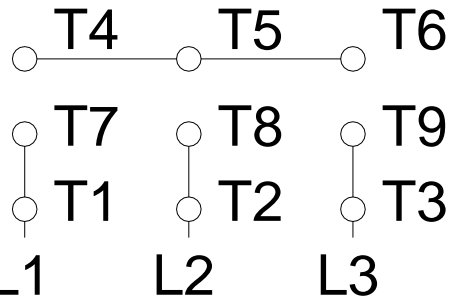

1 2 3 4 5 6 7 8

A

LOW VOLTAGE

HIGH VOLTAGE

B

C

D

E

F

Notes: Downloaded from <http://dealerselectric.com>
 Generated for Model #00236OT3E145JP-SG

Performed by:

Checked:

Customer:

W01 (Rolled Steel) Close Coupled Pump ODP - JP Type

Three-phase induction motor
 Frame 143/5JP - IP21