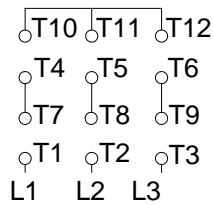

1 2 3 4 5 6 7 8

A
B
C
D
E
F

LOW VOLTAGE

HIGH VOLTAGE

CONNECTIONS FOR STARTING ONLY:

LOW VOLTAGE

HIGH VOLTAGE

Notes: Downloaded from <http://dealerselectric.com>
 Generated for Model #00236OP3V145JP-S

Performed by:

Checked:

Customer:

Close Coupled Pump: Three-Phase - W01 (Rolled Steel) "JP" Type - ODP - High

Three-phase induction motor
Frame 143/5JP - IP21

12-SEP-2016