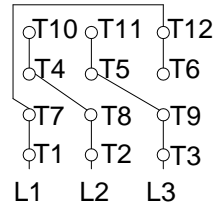

1 2 3 4 5 6 7 8

A
B
C
D
E
F

LOW VOLTAGE

HIGH VOLTAGE

CONNECTIONS FOR STARTING ONLY:

LOW VOLTAGE

HIGH VOLTAGE

Notes: Downloaded from <http://dealerselectric.com>
 Generated for Model #00236OP3V145JP-S

Performed by:

Checked:

Customer:

Close Coupled Pump: Three-Phase - W01 (Rolled Steel) "JP" Type - ODP - High

Three-phase induction motor
Frame 143/5JP - IP21

12-SEP-2016