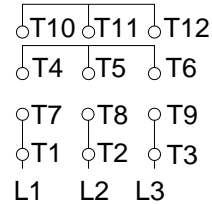

1 2 3 4 5 6 7 8

A
B
C
D
E
F

LOW VOLTAGE

HIGH VOLTAGE

CONNECTIONS FOR STARTING ONLY:

LOW VOLTAGE

HIGH VOLTAGE

Notes: Downloaded from <http://dealerselectric.com>
 Generated for Model #00236OP3V145JP-S

Performed by:

Checked:

Customer:

Close Coupled Pump: Three-Phase - W01 (Rolled Steel) "JP" Type - ODP - High

Three-phase induction motor
Frame 143/5JP - IP21

12-SEP-2016