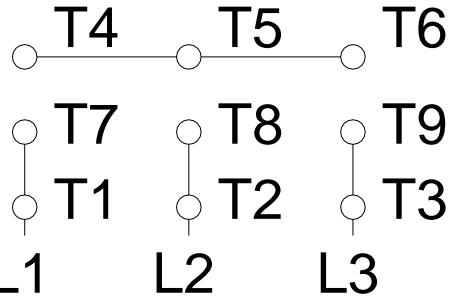

1 2 3 4 5 6 7 8

A

LOW VOLTAGE

HIGH VOLTAGE

B

C

D

E

F

Notes: Downloaded from http://dealerselectric.com Generated for Model #00236OP3E145JM-S		
Performed by:		
Checked:		
Customer:		
Close Coupled Pump: Three-Phase - W01 (Rolled Steel) "JM" Type - ODP - High		
Three-phase induction motor Frame 143/5JM - IP21	12-SEP-2016	