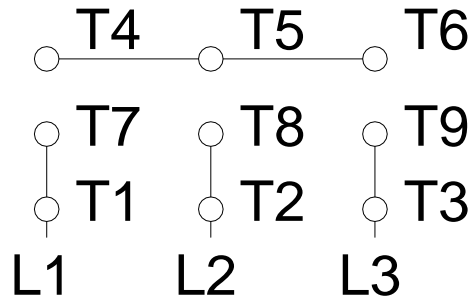

1 2 3 4 5 6 7 8

A

LOW VOLTAGE

HIGH VOLTAGE

B

C

D

E

F

Notes: Downloaded from <http://dealerselectric.com>
 Generated for Model #00236ET3ER145TC-S

Performed by:

Checked:

Customer:

Three Phase: W01 (Rolled Steel) - TEFC - NEMA Premium Efficiency

Three-phase induction motor
 Frame 143/5T - IP55