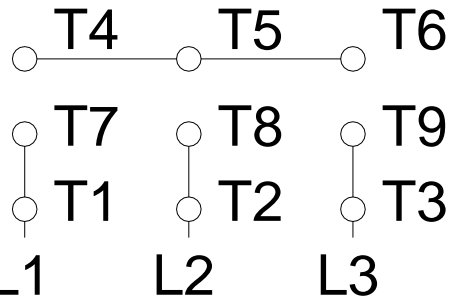

1 2 3 4 5 6 7 8

A

LOW VOLTAGE

HIGH VOLTAGE

B

C

D

E

F

Notes: Downloaded from <http://dealerselectric.com>
 Generated for Model #00236ET3E145TC-S

Performed by:

Checked:

Customer:

Three Phase: W01 (Rolled Steel) - TEFC - NEMA Premium Efficiency

Three-phase induction motor
 Frame 143/5T - IP55