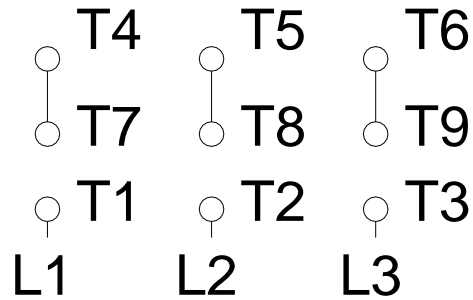

1 2 3 4 5 6 7 8

A

LOW VOLTAGE

HIGH VOLTAGE

B

C

D

E

F

Notes: Downloaded from <http://dealerselectric.com>
 Generated for Model #00236ET3E145TC-S

Performed by:

Checked:

Customer:

Three Phase: W01 (Rolled Steel) - TEFC - NEMA Premium Efficiency

Three-phase induction motor
 Frame 143/5T - IP55