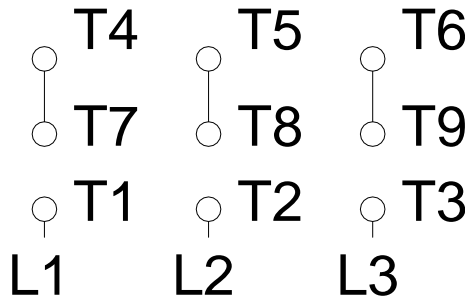

1 2 3 4 5 6 7 8

A

### HIGH VOLTAGE

B

C

D

E

F

Notes: Downloaded from <a href="http://dealerselectric.com">http://dealerselectric.com</a> Generated for Model #00236ET3E145T-S		
Performed by:		
Checked:		
Customer:		
Three Phase: W01 (Rolled Steel) - TEFC - NEMA Premium Efficiency		
Three-phase induction motor Frame 143/5T - IP55	12-SEP-2016	