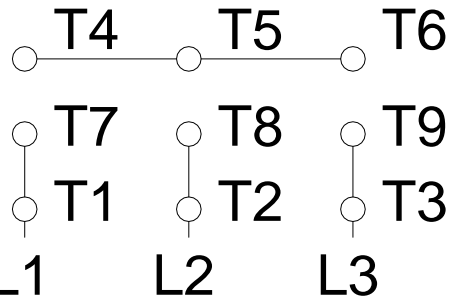

1 2 3 4 5 6 7 8

A

### LOW VOLTAGE

### HIGH VOLTAGE

B

C

D

E

F

Notes: Downloaded from <a href="http://dealerselectric.com">http://dealerselectric.com</a> Generated for Model #00236ET3E145T-S		
Performed by:		
Checked:		
Customer:		
Three Phase: W01 (Rolled Steel) - TEFC - NEMA Premium Efficiency		
Three-phase induction motor Frame 143/5T - IP55	12-SEP-2016	