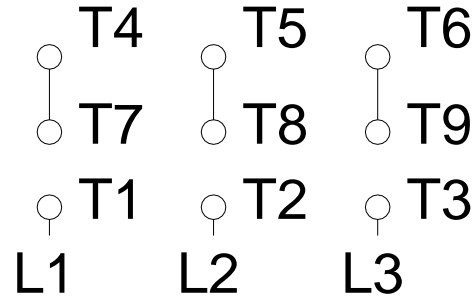

1 2 3 4 5 6 7 8

A

LOW VOLTAGE

HIGH VOLTAGE

B

C

D

E

F

Notes: Downloaded from <http://dealerselectric.com>
 Generated for Model #00236EP3EBM145T

Performed by:

Checked:

Customer:

Brake Motors : Three-Phase - High Efficiency

Three-phase induction motor
 Frame 145T - IP55