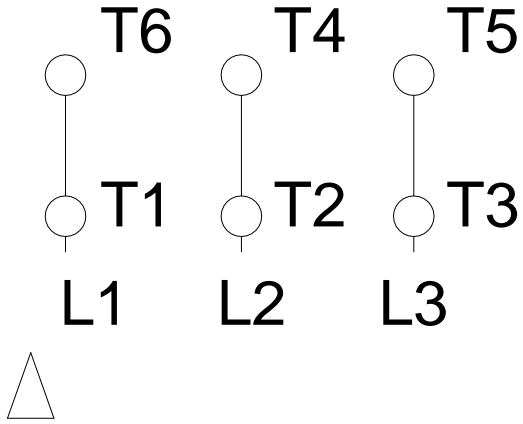

1 2 3 4 5 6 7 8

A
B
C
D
E
F

RUN

ONLY FOR START

Notes: Downloaded from http://dealerselectric.com Generated for Model #00218XT3H145TC		
Performed by:		
Checked:		
Customer:		
Three-Phase : Explosion Proof - NEMA Premium		
Three-phase induction motor Frame 145T - IP55	12-SEP-2016	