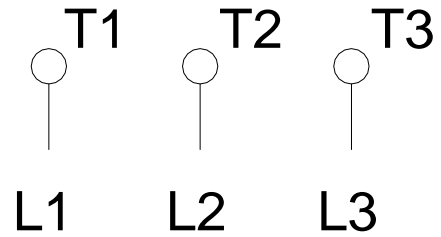

1 2 3 4 5 6 7 8

A

B

C

D

E

F

Notes: Downloaded from <http://dealerselectric.com>
Generated for Model #00218ST3QIE145TC-W22

Performed by:

Checked:

Customer:

Three-Phase: W22 IEEE-841™ Petrochem Motors - NEMA Premium® Efficiency

Three-phase induction motor
Frame 143/5T - IP55

12-SEP-2016