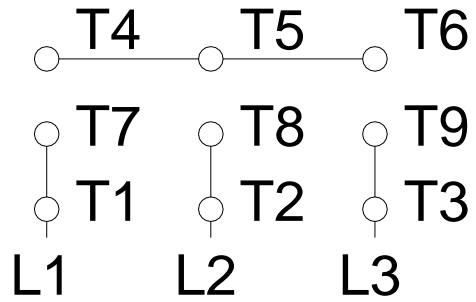

1 2 3 4 5 6 7 8

A

LOW VOLTAGE

HIGH VOLTAGE

B

C

D

E

F

Notes: Downloaded from <http://dealerselectric.com>
 Generated for Model #00218OT3E145T-S

Performed by:

Checked:

Customer:

Three Phase: W01 (Rolled Steel) - ODP - NEMA Premium Efficiency

Three-phase induction motor
 Frame 143/5T - IP21