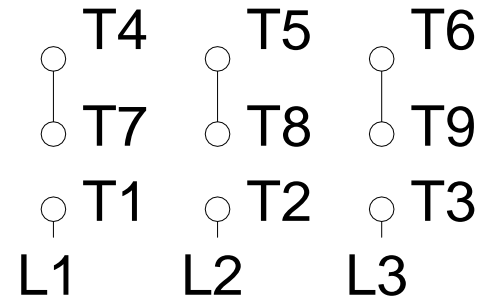

1 2 3 4 5 6 7 8

A

LOW VOLTAGE

HIGH VOLTAGE

B

C

D

E

F

Notes: Downloaded from <http://dealerselectric.com>
 Generated for Model #00218OT3E145T-S

Performed by:

Checked:

Customer:

Three Phase: W01 (Rolled Steel) - ODP - NEMA Premium Efficiency

Three-phase induction motor
 Frame 143/5T - IP21