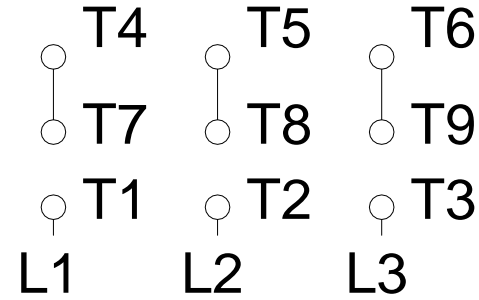

1 2 3 4 5 6 7 8

A

LOW VOLTAGE

HIGH VOLTAGE

B

C

D

E

F

Notes: Downloaded from http://dealerselectric.com Generated for Model #00218OT3E145JM-S		
Performed by:		
Checked:		
Customer:		
Close Coupled Pump: Three-Phase - W01 (Rolled Steel) "JM" Type - ODP -		
Three-phase induction motor Frame 143/5JM - IP21	12-SEP-2016	