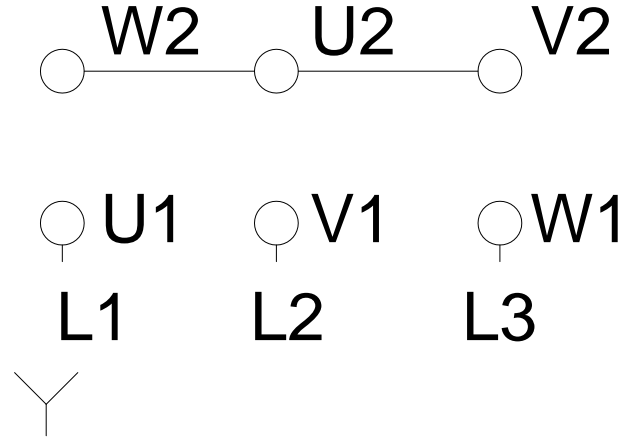

# HIGH VOLTAGE

A  
B  
C  
D  
E  
F

Notes: Downloaded from <http://dealerselectric.com>  
 Generated for Model #00218ET3W100L-W22

Performed by:

Checked:

Customer:

Three-Phase: W22 IE3 IEC Tru-Metric - TEFC (IP55) Cast Iron Frame