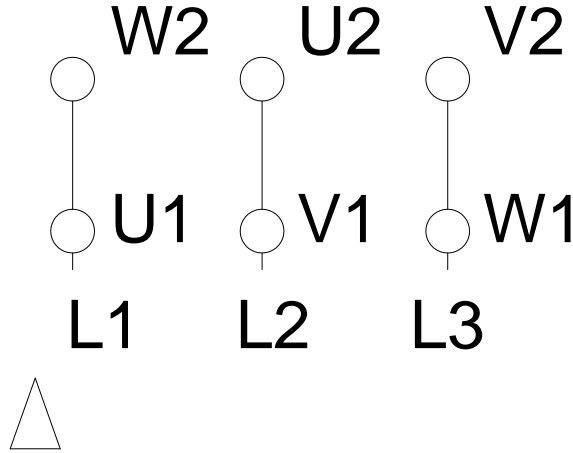

# HIGH VOLTAGE

A  
B  
C  
D  
E  
F

Notes: Downloaded from <http://dealerselectric.com>  
 Generated for Model #00218ET3W100L-W22

Performed by:

Checked:

Customer:

Three-Phase: W22 IE3 IEC Tru-Metric - TEFC (IP55) Cast Iron Frame