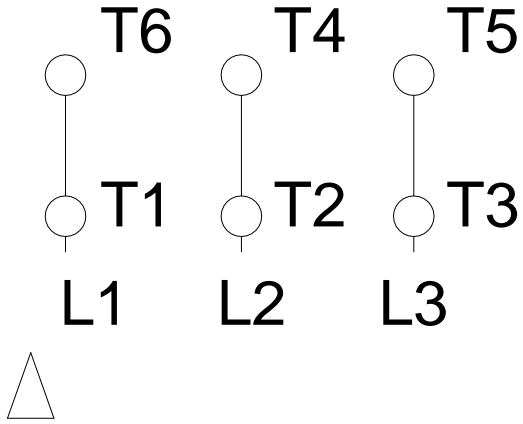

1 2 3 4 5 6 7 8

A  
B  
C  
D  
E  
F

### RUN

### ONLY FOR START

Notes: Downloaded from <a href="http://dealerselectric.com">http://dealerselectric.com</a> Generated for Model #00218ET3H145TC-S		
Performed by:		
Checked:		
Customer:		
Three Phase: W01 (Rolled Steel) - TEFC - NEMA Premium Efficiency		
Three-phase induction motor Frame 143/5T - IP55	12-SEP-2016	