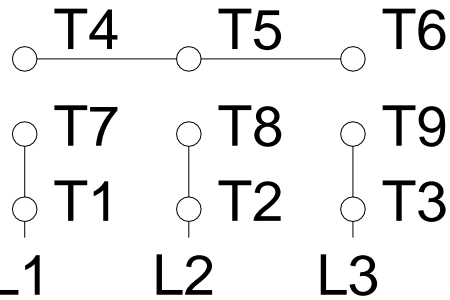

1 2 3 4 5 6 7 8

A

LOW VOLTAGE

HIGH VOLTAGE

B

C

D

E

F

Notes: Downloaded from <http://dealerselectric.com>
 Generated for Model #00218ET3ER145TC-S

Performed by:

Checked:

Customer:

Three Phase: W01 (Rolled Steel) - TEFC - NEMA Premium Efficiency

Three-phase induction motor
 Frame 143/5T - IP55