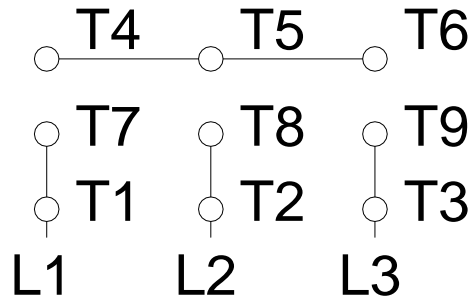

1 2 3 4 5 6 7 8

A

LOW VOLTAGE

HIGH VOLTAGE

B

C

D

E

F

Notes: Downloaded from http://dealerselectric.com Generated for Model #00218ET3E145TC-S		
Performed by:		
Checked:		
Customer:		
Three Phase: W01 (Rolled Steel) - TEFC - NEMA Premium Efficiency		
Three-phase induction motor Frame 143/5T - IP55	12-SEP-2016	