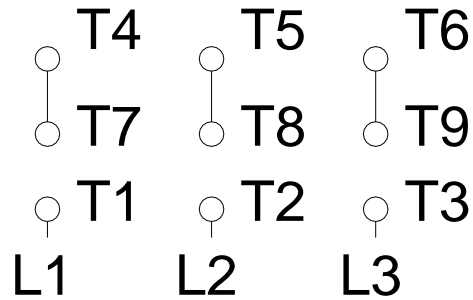

1 2 3 4 5 6 7 8

A

LOW VOLTAGE

HIGH VOLTAGE

B

C

D

E

F

Notes: Downloaded from <http://dealerselectric.com>
Generated for Model #00218EP3ER145TC-W22

Performed by:

Checked:

Customer:

W22 High Efficiency

Three-phase induction motor
Frame 145T - IP55

12-SEP-2016