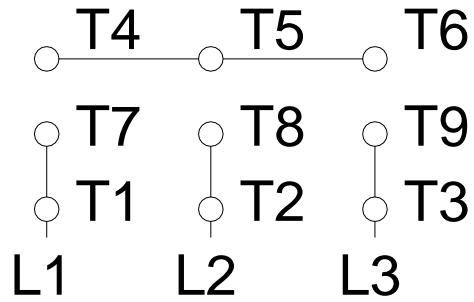

1 2 3 4 5 6 7 8

A

### HIGH VOLTAGE

B

C

D

E

F

Notes: Downloaded from <http://dealerselectric.com>  
 Generated for Model #00218EP3ER145TC-S

Performed by:

Checked:

Customer:

Three Phase: W01 (Rolled Steel) - TEFC - High Efficiency

Three-phase induction motor  
 Frame 143/5T - IP55

12-SEP-2016