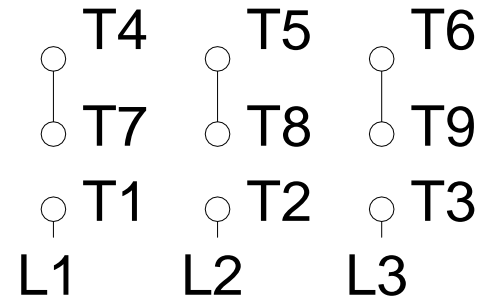

1 2 3 4 5 6 7 8

A

LOW VOLTAGE

HIGH VOLTAGE

B

C

D

E

F

Notes: Downloaded from <http://dealerselectric.com>
Generated for Model #00218EP3ER145TC-S

Performed by:

Checked:

Customer:

Three Phase: W01 (Rolled Steel) - TEFC - High Efficiency

Three-phase induction motor
Frame 143/5T - IP55

12-SEP-2016